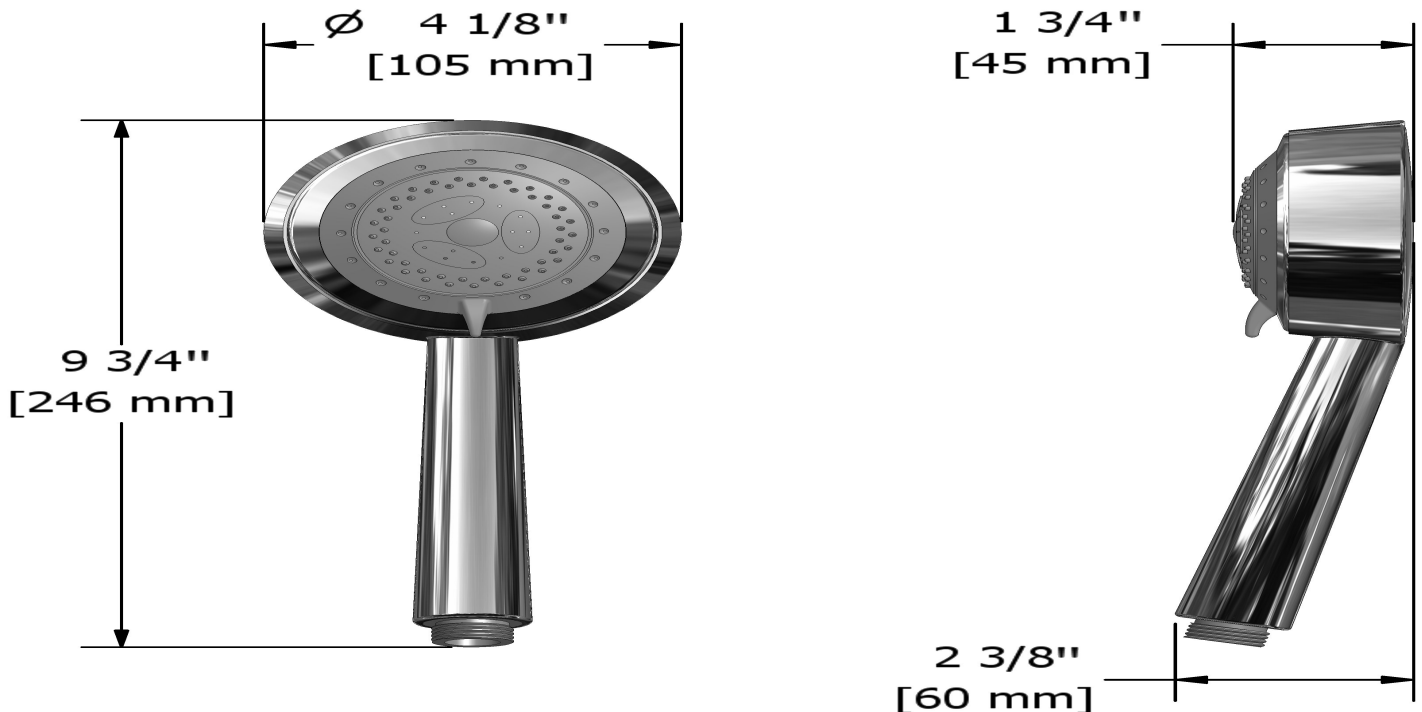

Sizes, models and finishes may differ from those presented.

Warranty

This **Riobel Inc.** product you have purchased carries a Limited Lifetime Warranty on the chrome, PVD finish, blacks and all working parts and is guaranteed from the initial purchase date against all manufacturing defects. All other finishes, including plastic components, are guaranteed for one year. All electric and/or electronic parts are covered by a 5-year limited warranty.

Customer Service

Ontario, West Canada : 888-287-5354 Quebec, Maritimes, United States : 866-473-8442